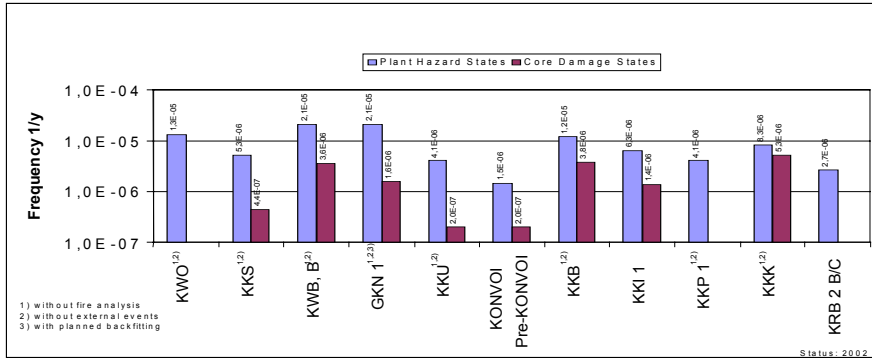

PSA results for German NPP

Extension and update of the regulatory PSA requirements